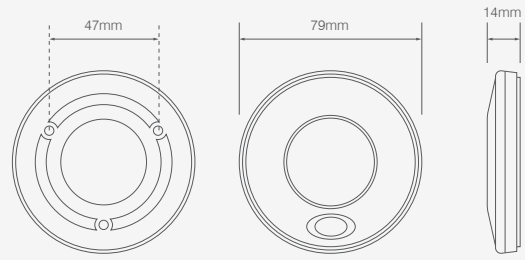

# 79MM ROUND INTERIOR LAMPS WITH ILLUMINATED ON/OFF SWITCH

**Voltage Range:** 12V or 24V

**Warranty:** 2 years

- Warm white light output
- On/off push button, illuminated red for 'night-time' use
- Available in a choice of bezel colours
- low-profile, surface mounted design
- **12V Lumens:** 240lm raw, 70lm effective
- **24V Lumens:** 280lm raw, 82lm effective

Overall Size: Ø79 x 14mm Cable Length: 400mm  
Current Draw (13.8V / 28V): 0.09A / 0.04A