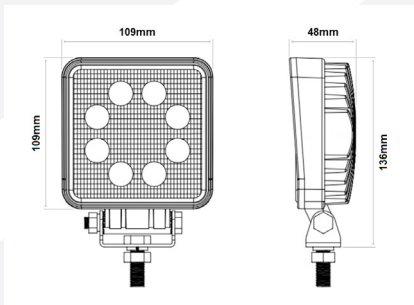

8-LED / 1920 LUMENS RELIABLE EVERYDAY FLOOD WORK LIGHTS

These 8-LED flood work lights are perfect for a low energy consumption solution to lighting your working area. Featuring the latest technology, these work lights has over 30,000 hours of maintenance free life expectancy. Multi-voltage, ECE R10 approved, and an IP68 rating make this light the ideal choice for a wide variety of applications. Available in a square, round or oval housing.

711.030

711.031

711.038

- » Fit for the harshest environments
- » Compact design
- » Robust aluminium alloy black housing with stainless steel bracket
- » Reinforced polycarbonate lens
- » Highly efficient 8 x 3W LEDs
- » Easy installation with 1 bolt fixing and fly lead connection
- » Suitable for excavators, road rollers, bulldozers, cranes, agricultural vehicles, mining trucks, etc.