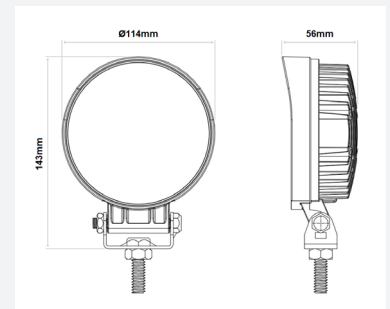

8-LED / 1920 LUMENS RELIABLE EVERYDAY FLOOD WORK LIGHTS

These 8-LED flood work lights are perfect for a low energy consumption solution to lighting your working area. Featuring the latest technology, these work lights has over 30,000 hours of maintenance free life expectancy. Multi-voltage, ECE R10 approved, and an IP68 rating make this light the ideal choice for a wide variety of applications. Available in a square, round or oval housing.

711.030

711.031

711.038

- » Fit for the harshest environments
- » Compact design
- » Robust aluminium alloy black housing with stainless steel bracket
- » Reinforced polycarbonate lens
- » Highly efficient 8 x 3W LEDs
- » Easy installation with 1 bolt fixing and fly lead connection
- » Suitable for excavators, road rollers, bulldozers, cranes, agricultural vehicles, mining trucks, etc.