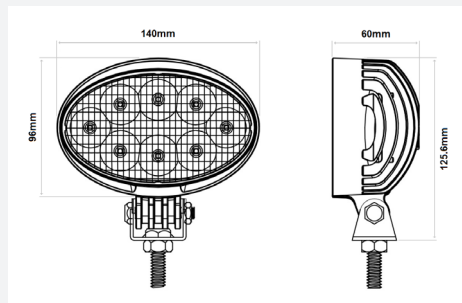

8-LED / 1920 LUMENS RELIABLE EVERYDAY FLOOD WORK LIGHTS

These 8-LED flood work lights are perfect for a low energy consumption solution to lighting your working area. Featuring the latest technology, these work lights has over 30,000 hours of maintenance free life expectancy. Multi-voltage, ECE R10 approved, and an IP68 rating make this light the ideal choice for a wide variety of applications. Available in a square, round or oval housing.

711.030

711.031

711.038

- » Fit for the harshest environments
- » Compact design
- » Robust aluminium alloy black housing with stainless steel bracket
- » Reinforced polycarbonate lens
- » Highly efficient 8 x 3W LEDs
- » Easy installation with 1 bolt fixing and fly lead connection
- » Suitable for excavators, road rollers, bulldozers, cranes, agricultural vehicles, mining trucks, etc.