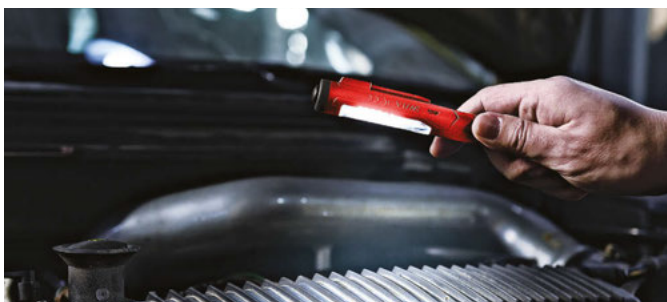

Warranty: 2 Years

Top Position Torch

Super Strong Magnetic Clip

NEW

USB RECHARGEABLE PEN LIGHT

PL170

- High impact rubberised ABS housing
- Natural white 6500K light output
- Magnetic mounting clip
- Charge time 2.5 hours
- Retail blister packaging

USB Recharge Cable Included

Top Position Torch

Super Strong Magnetic Clip and Base

NEW

USB RECHARGEABLE INSPECTION TORCH

PL190

- High impact ABS housing
- Natural white 6500K light output
- High/low brightness modes
- Magnetic mounting clip and base
- Charge time 3 hours
- Retail blister packaging