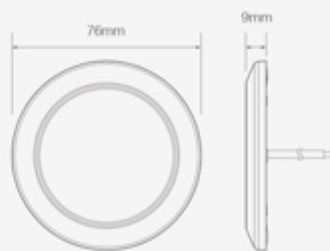

7515 SERIES

LOW PROFILE ROUND INTERIOR LAMPS

Voltage Range: 12V or 24V

Warranty: 3 years

- Low profile – only 9mm
- LED Qty: 15
- Available with a choice of white or chrome bezel
- Light output: cool; 6500 Kelvin, warm; 3000 Kelvin
- Lumens, cool white: 230lm raw, 180lm effective
- Lumens, warm white: 220lm raw, 170lm effective

Overall Size: Ø76 x 9mm Cable Length: 200mm
Current Draw (13.8V): 0.27A

WHITE BEZEL

7515W Cool White – 12V

7515W24 Cool White – 24V **NEW**

7515W-WW Warm White – 12V

CHROME BEZEL

7515C Cool White

7515C24 Cool White – 24V **NEW**

7515C-WW Warm White – 12V

Super low profile

These discreet surface mounted interior lamps protrude only 9mm from the vehicle body

Cool or warm

Each lamp contains 15x high-brightness LEDs, with a choice of cool white or warm white light output