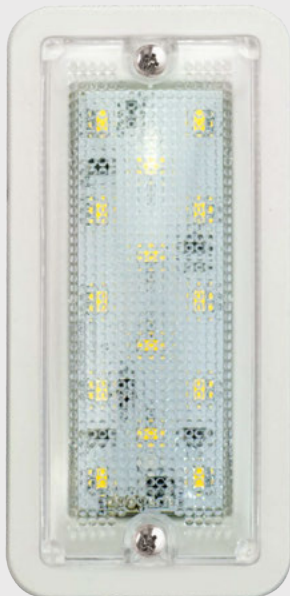

148 SERIES RECTANGULAR INTERIOR LAMPS

Voltage Range: 12V or 24V

Warranty: 3 years

- Rectangular surface mount lamp
- Dome shaped lens
- 120° light spread
- Lumens: 675lm raw, 185lm effective
- Low current draw
- Choice of housing colours

Overall Size: 148 x 71 x 19.5mm Cable Length: 200mm
Current Draw (13.8V / 28V): 0.17A / 0.08A

WHITE HOUSING

148WW12 12V LED Qty: 15

148WW24 24V LED Qty: 14

GREY HOUSING

148GW12 12V LED Qty: 15

148GW24 24V LED Qty: 14

BLACK HOUSING

148BW12 12V LED Qty: 15

148BW24 24V LED Qty: 14

Domed lens

curved lens shape producing
a light spread of 120°

Surface mounted

simple surface fixing with
two screws (included)