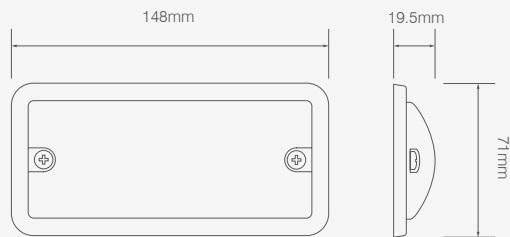

148 SERIES RECTANGULAR INTERIOR LAMPS

Voltage Range: 12V or 24V

Warranty: 3 years

- Rectangular surface mount lamp
- Dome shaped lens
- 120° light spread
- Lumens: 675lm raw, 185lm effective
- Low current draw
- Choice of housing colours

Overall Size: 148 x 71 x 19.5mm Cable Length: 200mm
Current Draw (13.8V / 28V): 0.17A / 0.08A

WHITE HOUSING

148WW12 12V LED Qty: 15

148WW24 24V LED Qty: 14

GREY HOUSING

148GW12 12V LED Qty: 15

148GW24 24V LED Qty: 14

BLACK HOUSING

148BW12 12V LED Qty: 15

148BW24 24V LED Qty: 14

Domed lens

curved lens shape producing
a light spread of 120°

Surface mounted

simple surface fixing with
two screws (included)