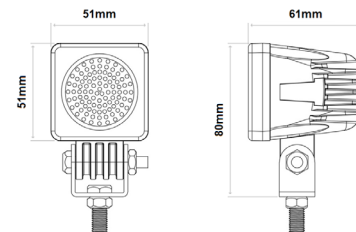

711.042

711.043

The compact 1-LED flood work lights are perfect for a low energy consumption solution to lighting your working area. Featuring the latest technology, this work light has over 30,000 hours of maintenance free life expectancy. Multi-voltage, ECE R10 approved, and an IP68 rating make this light the ideal choice for a wide variety of applications. Available in a round or square housing to suit your preference.

- » Fit for the challenges of a work site
- » Compact design
- » Robust aluminium alloy black housing with stainless steel bracket
- » Hardened polycarbonate lens
- » Highly efficient 1 x 10W LEDs
- » Easy installation with 1 bolt fixing and fly lead connection
- » Suitable for interior and exterior lighting

Part Number	711.042	711.043
Design	Round	Square
Beam Type	Flood	Flood
Technology	LED	LED
Number of LEDs	1	1
Voltage	9-32V	9-32V
Effective Light Output	900 Lumens	900 Lumens
Approvals	ECE R10	ECE R10
IP Rating	IP68	IP68
Dimensions	57mm (dia) x 65mm (h)	51mm (w) x 51mm (h) x 61mm (d)
Warranty	1 Year	1 Year