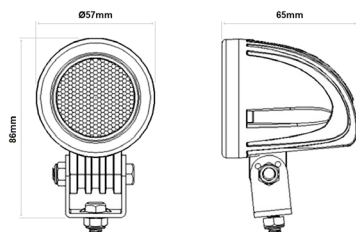

711.042

711.043

The compact 1-LED flood work lights are perfect for a low energy consumption solution to lighting your working area. Featuring the latest technology, this work light has over 30,000 hours of maintenance free life expectancy. Multi-voltage, ECE R10 approved, and an IP68 rating make this light the ideal choice for a wide variety of applications. Available in a round or square housing to suit your preference.

- » Fit for the challenges of a work site
- » Compact design
- » Robust aluminium alloy black housing with stainless steel bracket
- » Hardened polycarbonate lens
- » Highly efficient 1 x 10W LEDs
- » Easy installation with 1 bolt fixing and fly lead connection
- » Suitable for interior and exterior lighting

Part Number	711.042	711.043
Design	Round	Square
Beam Type	Flood	Flood
Technology	LED	LED
Number of LEDs	1	1
Voltage	9-32V	9-32V
Effective Light Output	900 Lumens	900 Lumens
Approvals	ECE R10	ECE R10
IP Rating	IP68	IP68
Dimensions	57mm (dia) x 65mm (h)	51mm (w) x 51mm (h) x 61mm (d)
Warranty	1 Year	1 Year